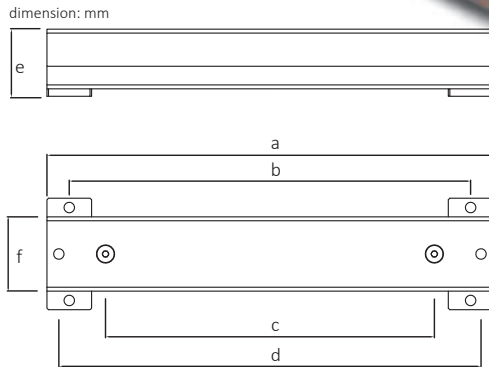

HeavyStructure

Double deck design, up to 3000kg capacity, three length for selection: 600mm, 800mm or 1000mm, and customized length is available, optional of galvanized process which gives the best quality for long term durability in harsh environment. Low profile of 90.3mm height only.