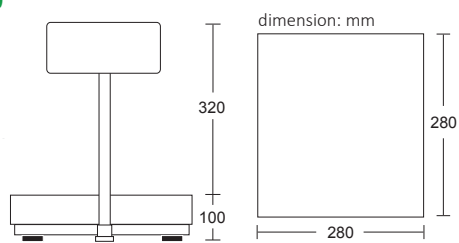

SUS304 Platform

Compact SUS304 s.s structure
SUS304 stainless steel cover
Capacity up to 30Kg
With overloading protection
With stainless steel pole

M13 Load Cell

IP65 aluminum M13 load cell
Up to IP66 protection with shield

K7i Indicator

Big backlit FSTN LCD display
- the weight can be read clearly even in the sun.
With rechargeable 6V2.8Ah battery
100-240v power source directly
kg/lb, g/oz units exchange
Real-time clock, date display
Checkweigh with three LED lights
Animal weighing function, accumulating, hold, x10 accuracy, counting, zero, tare, printing, etc.
Default with 2 RS232 interface
Option of Bluetooth output
Option of WiFi output
Option of Relay output
Optional washdown printer

- Power**
100-240V AC
Battery: 6V2.8Ah
Estimated Battery Life: 30 hours
Charge Time: 8 Hours
- Display**
FSTN LCD - 37mm
- Units**
Kg/lb | g/oz
- Output**
RS232 * 2
optional Bluetooth
optional WiFi
- Operating Temperature**
-10°C - 40°C
- Approval**
CE
- Display Resolution**
1/3,000 - 1/15,000
- Platform Sizes**
280 x 280mm
- Capacity**
3 - 30kg
- Load Cell**
M13 - IP65

Models

| | | | | |
|------------------|-----------------|-----------------|-----------------|-----------------|
| Part No. | 100167 | 100168 | 100169 | 100170 |
| Models | BBQ2803 | BBQ2806 | BBQ2815 | BBQ2830 |
| U.P.(USD) | \$540.00 | \$540.00 | \$540.00 | \$540.00 |
| Capacity | 3kg | 6kg | 15kg | 30kg |
| Division | 0.5/0.2g | 0.5/1.0g | 1.0/2.0g | 2.0/3.0g |
| Size | 300 x 400mm | | | |
| Weight | 10.5kg | | | |