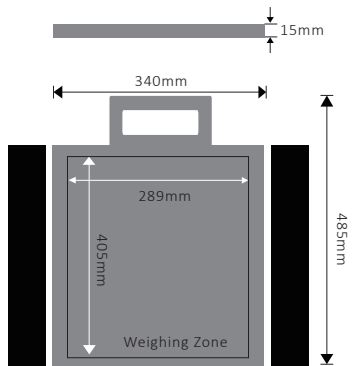

RACE CAR SCALE RS141

Value Each Gram

A professional weighing products manufacturer and supplier

Aviation Aluminum Alloy
7075 Heavy duty aluminum alloy platform
Big capacity up to 4Ton/set

IP66 Protection
Performs well in harsh environment

50:50 Driving
Target weight calculation for each wheel

Description

PLATFORM

- > Compact design 7075 aluminum alloy
- > Capacity up to 2Ton/each
- > IP66 water-resistant protection
- > Metal hose protected cable
- > With handle for easy movement

XM4 INDICATOR

- > Special edition for race cars
- > Weight/percentage of each wheel
- > Weight/percentage of each axle
- > Weight/percentage of cross axle
- > Target weight calculation of each wheel
- --- For getting 50:50 driving experience
- > Kg/lb unit
- > Built-in thermal printer
- > ABS suitcase
- > Real time display
- > Weighing records retrieve
- > RS232 interface

printing receipt sample

Specifications

POWER

100-240V (50-60Hz) adaptor
Rechargeable battery 6V10Ah
Estimated working: 40hrs

PLATFORM SIZE

289 x 359mm
* weighing zone dimension

CAPACITY

2Ton/set (x4 pads)
4Ton/set (x4 pads)

ACCURACY

0.1 - 0.3% F.S.

REPEATABILITY

0.05%F.S.

NON-LINEARITY

0.2%F.S.

CORNER ERROR

0.1 - 0.2%F.S.

UNITS

Kg/lb

OUTPUT

RS232
USB (optional)

Dimensions

Indicator