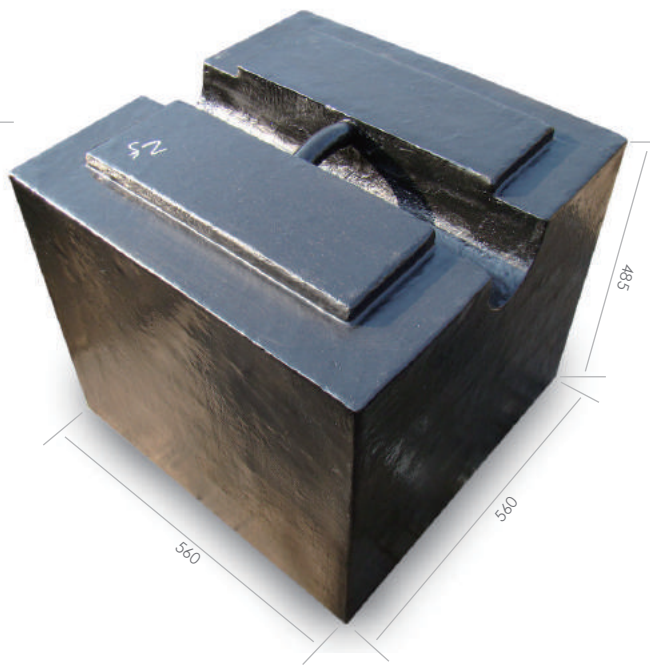

### Specifications

- Class: M1
- Material: Cast Iron
- Classic design
- Capacity: 500/1000kg
- With handle for lifting
- Can be piled up one by one
- saving storage space

dimension:mm

dimension:mm

### Models

Part No.	130193	130194
Models	IWB500	IWB1000
U.P.(USD)	\$1,900.00	\$3,800.00
Capacity	500kg	1000kg
Class	M1	