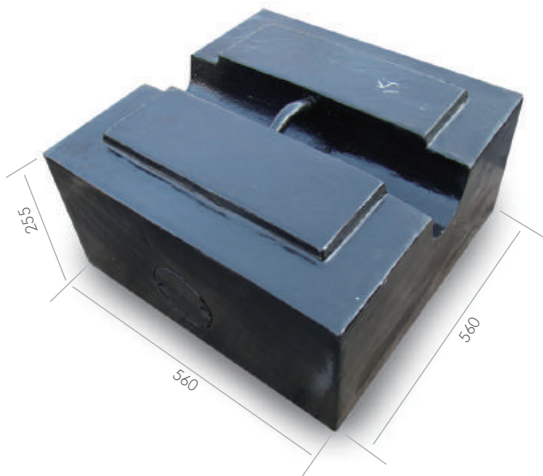

### Specifications

- Class: M1
- Material: Cast Iron
- Classic design
- Capacity: 500/1000kg
- With handle for lifting
- Can be piled up one by one
- saving storage space

dimension:mm

dimension:mm

### Models

Part No.	130193	130194
Models	IWB500	IWB1000
U.P.(USD)	\$1,900.00	\$3,800.00
Capacity	500kg	1000kg
Class	M1	