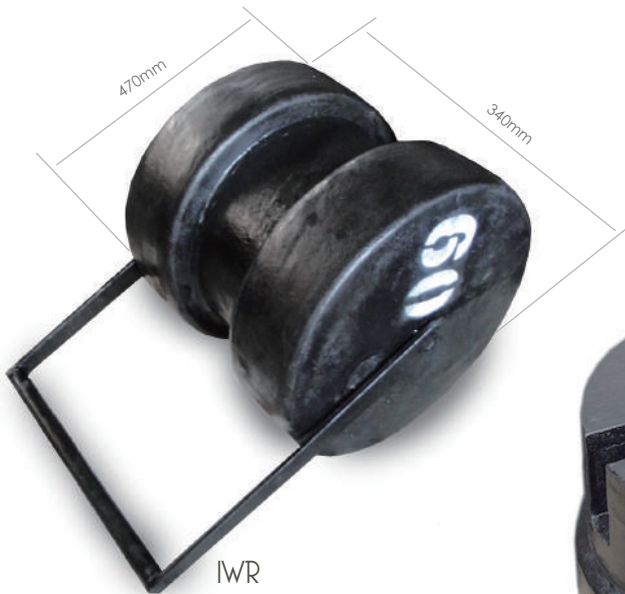

Specifications

Class: M1
Material: Cast Iron
Capacity: 500kg

IWT

Cylinder shape
With handle for lifting

IWR

Round shape
With handle for rolling

Models

Part No.	130195	130196
Models	IWR500	IWT500
U.P.(USD)	\$1,900.00	\$1,900.00
Capacity	500kg	500kg
Class	M1	