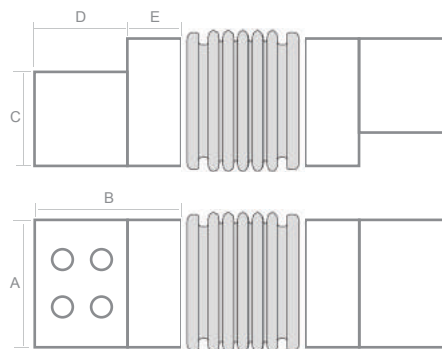

LoadCellShield

Suitable for M13 | M15 | M17
IP67 protection with silicon sealed

Model	A	B	C	D	E
M13C	41.5	46.5	29.5	73	59.5
M15C	65	64	47	79	61
M17C	54	92	71	111	90

Models

Part No.	120304	120305	120306
Models	M13C	M15C	M17C
U.P.(USD)	\$12.00	\$16.00	\$20.00
For Model	M13	M15	M17
Protection	IP67	IP67	IP67
Weight	0.2kg	0.2kg	0.2kg

S.S_LoadCellShield

Stainless steel cover
Suitable for M13 | M15 | M17
IP67 protection with silicon sealed

Model	A	B	C	D	E
M13P	46	50	34.5	36	14
M15P	76	61	58	47	14
M17P	101	73	83	57	16

Models

Part No.	120307	120308	120309
Models	M13SC	M15SC	M17SC
U.P.(USD)	\$36.00	\$40.00	\$44.00
For Model	M13	M15	M17
Protection	IP67	IP67	IP67
Weight	0.3kg	0.4kg	0.4kg