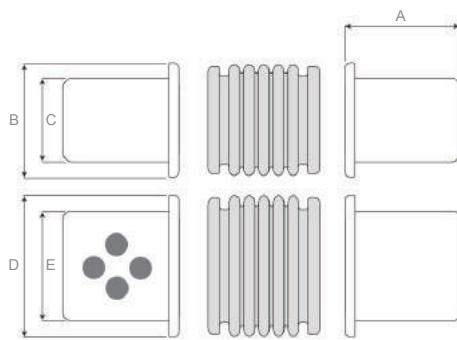

LoadCellShield

Suitable for M13 | M15 | M17
IP67 protection with silicon sealed

Model	A	B	C	D	E
M13C	41.5	46.5	29.5	73	59.5
M15C	65	64	47	79	61
M17C	54	92	71	111	90

Models

Part No.	120304	120305	120306
Models	M13C	M15C	M17C
U.P.(USD)	\$12.00	\$16.00	\$20.00
For Model	M13	M15	M17
Protection	IP67	IP67	IP67
Weight	0.2kg	0.2kg	0.2kg

S.S_LoadCellShield

Stainless steel cover
Suitable for M13 | M15 | M17
IP67 protection with silicon sealed

Model	A	B	C	D	E
M13P	46	50	34.5	36	14
M15P	76	61	58	47	14
M17P	101	73	83	57	16

Models

Part No.	120307	120308	120309
Models	M13SC	M15SC	M17SC
U.P.(USD)	\$36.00	\$40.00	\$44.00
For Model	M13	M15	M17
Protection	IP67	IP67	IP67
Weight	0.3kg	0.4kg	0.4kg