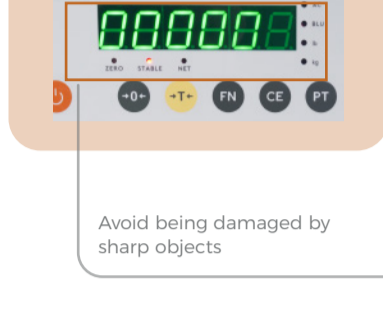

Avoid being damaged by sharp objects