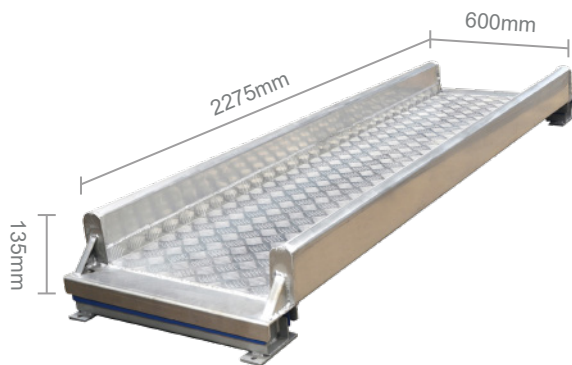

## SPECIFICATIONS

Material	Aluminum alloy
Capacity	2000kg
Width	600mm
Operating Temperature	-10 °C - 40 °C

## FEATURES

- Classic livestock alleyway platform with aluminum alloy checked plate
- Capacity up to 2000kg
- 600mm standard width  
(Optional 800mm, 1000mm or customized size)
- Heavy-duty structure suitable for ABH load bars

## MODELS

Model	Part No.	Length	Capacity
AAC	660009	2275mm	2000kg

## DIMENSION / mm

Model	size	pack size	G.W/kg	1PC/CTN
AAC	2275x600x135	2300x660x210	50	1

**AAC**