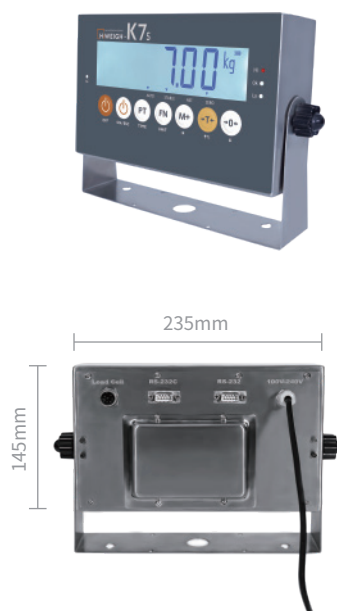

## FEATURES

- 37mm backlit FSTN LCD display  
*The best full view angle LCD makes it read clearly anywhere and anytime.*
- Default with double RS232 interface  
*Which makes it work with printer, remote display or other device simultaneously.*
- The K7 family indicators are widely used for most weighing needs.

**PACK SIZE**  
480\*590\*600mm (15pcs)

**WEIGHT**  
28kg(15pcs)

**K7S**  
**IP65**

**ENCLOSURE**  
SUS304 st

**PACK SIZE**  
480\*590\*600mm (12pcs)

**WEIGHT**  
27kg(12pcs)

**K7P**  
**IP54**

**ENCLOSURE**  
SUS304 stainless steel

**PACK SIZE**  
540\*470\*400mm (5pcs)

**WEIGHT**  
18.5kg(5pcs)

**K7P PRINTER**

- > Label printer with edit APP
- > Printer works with receipt or label, automatic detection
- > Paper width: 57.5(+/-0.5)mm
- > Printing width: 48mm (384dots)
- > The resolution is 203DPI, 8 dots/mm
- > Paper roll diameter: 80mm (Max)
- > Working life of print head: 50km